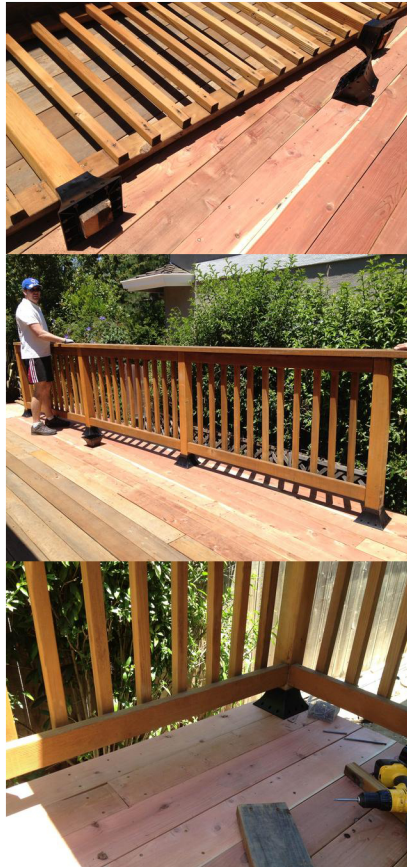

4 x 4 Post Support

An Ideal Way To Mount 4 x 4 Posts To Decking

**Strong and Economical
Sleek Paintable Design**

Quick-Mount 4 X 4 handrail support flange for permanent or temporary hand, fence, deck, porch railing or post. Made from paintable ABS plastic which meets or exceeds UBC Construction Code.

Quick-Mount 4 X 4 post support flange for permanent or temporary hand, fence, deck, porch railing or post mounting.

Heavy Duty High Impact ABS Plastic Provides Immense Strength That Will Last For Decades.

- This product fits a standard 4x4 post (3.5"x3.5")
- Mounts with #8 Deck Screws on Bottom Flange and #6 Deck Screws on top.
- Made of tough and durable ABS Plastic.
- Not To Be Used Over Other Deck Mounts.