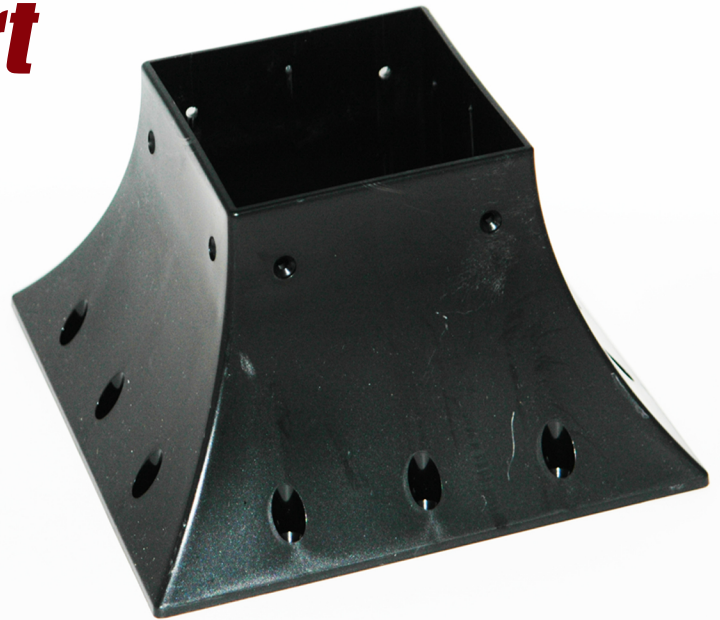

4 x 4 Post Support

An Ideal Way To Mount 4 x 4 Posts To Decking

**Strong and Economical
Sleek Paintable Design**

Quick-Mount 4 X 4 handrail support flange for permanent or temporary hand, fence, deck, porch railing or post. Made from paintable ABS plastic which meets or exceeds UBC Construction Code.

Quick-Mount 4 X 4 post support flange for permanent or temporary hand, fence, deck, porch railing or post mounting.

Heavy Duty High Impact ABS Plastic Provides Immense Strength That Will Last For Decades.

- This product fits a standard 4x4 post (3.5"x3.5")
- Mounts with #8 Deck Screws on Bottom Flange and #6 Deck Screws on top.
- Made of tough and durable ABS Plastic.
- Not To Be Used Over Other Deck Mounts.

"Best New Decking Component of 2014" - DIY TV

UPC Code: 721633104193

Depending on mills standards some sanding may be required for fit.

Not To Be Used Over Other Deck Mounts.

For wholesale orders or dealer inquiries contact us: